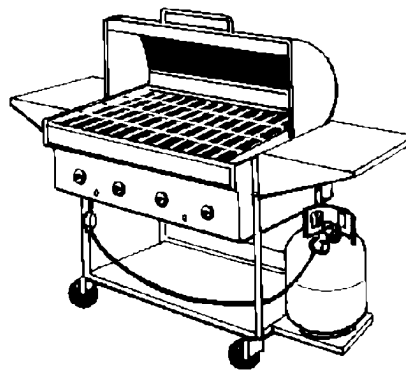

White

Garden Arbor – 4' x 7'	\$29.50
Lattice Screen	\$29.50
Lattice Wishing Well	\$20.00
Pillar 24"	\$6.00
Pillar 40"	\$8.00
Pillar 72"	\$10.00

Cake Accessories

Cake Plateau 14" Square or 18" Square	\$12.50
Cake Plateau 16" Round or 20" Round	\$12.50
Multi-Tiered Display Stand - Green	\$35.00
18" Rotating Display Tray	\$20.00

COOKING EQUIPMENT

Tow Behind Rotisserie, 40 lb. Propane/Electric; 200# Capacity	\$175.00
Range Oven — Heavy Duty; 6-Burner, Propane <i>*** Deposit Required ***</i>	\$175.00
Deep Fryer, Propane 10-12 Gallons, 2 Baskets	\$85.00
Propane Stove Table Top, 2-Burner	\$27.50
Single Burner Table Top — Butane Not Included	\$7.95